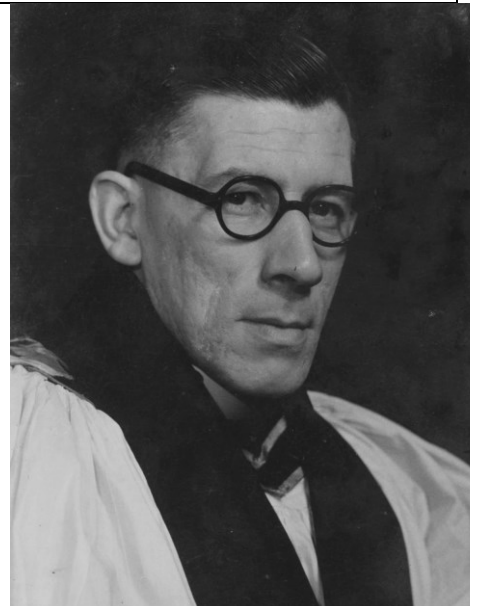

Revd Chas H Saunders BA BD
Jan 1901 to Oct 1928
Hon Canon Manchester 1927

Revd C M S Clarke MA
Oct 1928 to Sep 1935

Revd Justin Wenter
Sep 1935 to Nov 1942

Revd Wm L Ackroyd
Nov 1942 to Jan 1946

Revd Eric Stopford
Feb 1946 to Aug 1948

Revd Rowland Hill
Jan 1949 to Feb 1972

Revd Peter Brightman
1972 to 1977

Revd Norman E Lewis BA SRN
Dec 1977 to Jan 1990

Revd F G Downing
Sep 1990 to Sep 1997

Revd Glenda Bush
Jan 1999 to Oct 2006