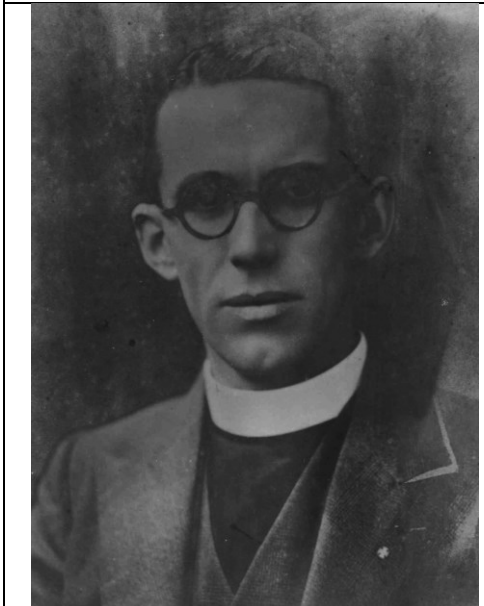

Revd Chas H Saunders BA BD
Jan 1901 to Oct 1928
Hon Canon Manchester 1927

Revd C M S Clarke MA
Oct 1928 to Sep 1935

Revd Justin Wenter
Sep 1935 to Nov 1942

Revd Wm L Ackroyd
Nov 1942 to Jan 1946

Revd Eric Stopford
Feb 1946 to Aug 1948

Revd Rowland Hill
Jan 1949 to Feb 1972

Revd Peter Brightman
1972 to 1977

Revd Norman E Lewis BA SRN
Dec 1977 to Jan 1990

Revd F G Downing
Sep 1990 to Sep 1997

Revd Glenda Bush
Jan 1999 to Oct 2006